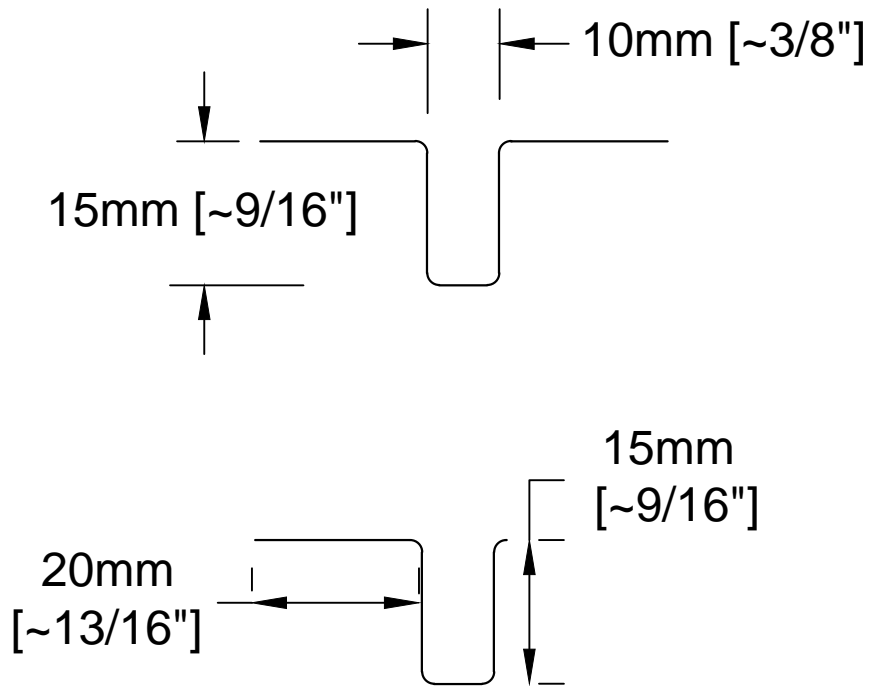

Double Flange Sealant Backer
(FH1015R)

Single Flange Sealant Backer
(FHK1015R)

Galvalume coated light gauge steel

NICHIHA SEALANT BACKERS