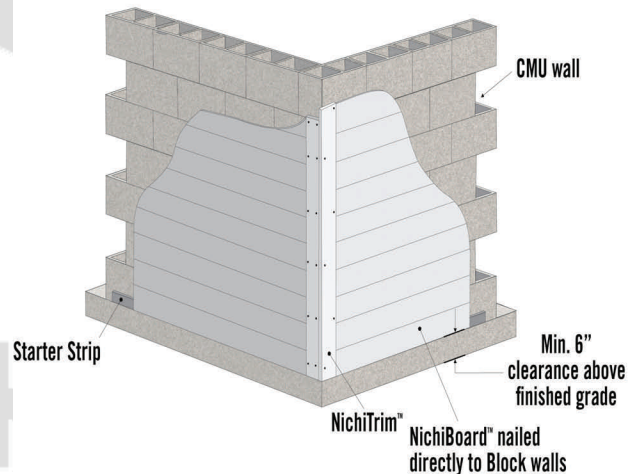

## Installer Certification

- 19.1 Guidelines for Installation
- 19.2 Products
- 19.3 Wind load tables

**SECTION 19**

**19.1 Guidelines for Installation**

- Use the proper fastener
  - Recommended: 5323HP ITW Ramset Pin: 1 1/4" x 0.145" smooth shank diameter
- Use the proper fastening tool
  - Recommended: HN120 Max HP fastener
- All fasteners must be located minimum 3/4" away from edges and ends
- Follow local building codes
- Refer to the appropriate wind load table for fastener spacing.

**NICHIBOARD™ LAP SIDING WITH MASONRY CONSTRUCTION  
Method 2 - Direct to Block**

**19.2 Products**

- All NichiProducts can be installed direct to block following the proper nail placement procedures
- A proper Weather Resistant Barrier is required behind the installation of products.