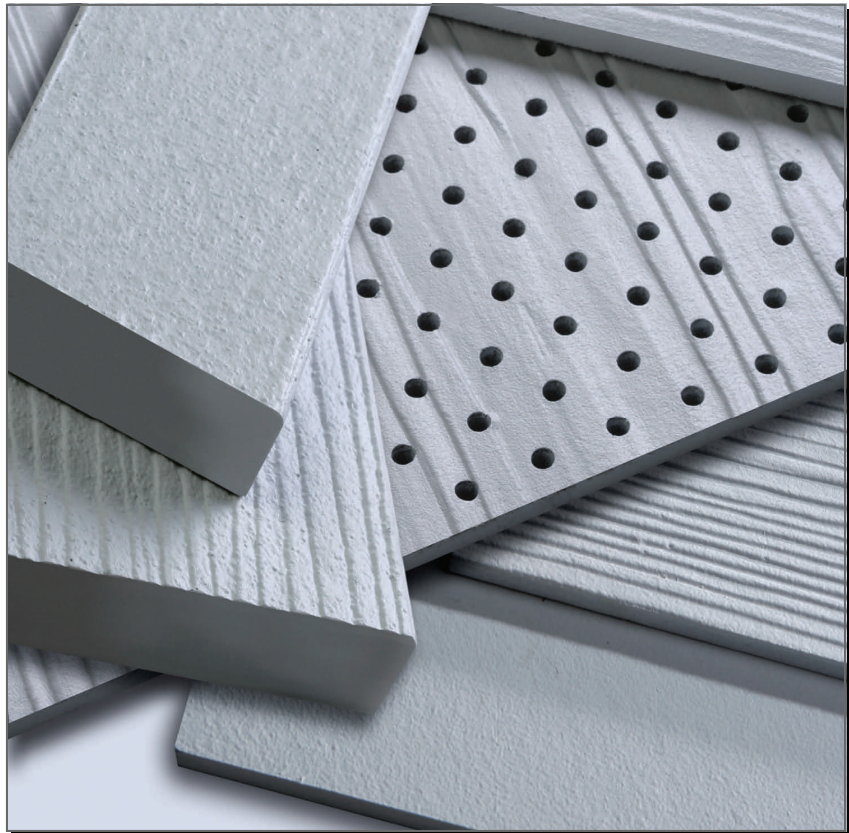

# Direct To Block

## Installer Certification

- 19.1 Guidelines for Installation
- 19.2 Products
- 19.3 Wind load tables

**SECTION 19**

**19.1 Guidelines for Installation**

- Use the proper fastener
  - Recommended: 5323HP ITW Ramset Pin: 1 1/4" x 0.145" smooth shank diameter
- Use the proper fastening tool
  - Recommended: HN120 Max HP fastener
- All fasteners must be located minimum 3/4" away from edges and ends
- Follow local building codes
- Refer to the appropriate wind load table for fastener spacing.

**NICHIBOARD™ LAP SIDING WITH MASONRY CONSTRUCTION  
Method 2 - Direct to Block**

**19.2 Products**

- All NichiProducts can be installed direct to block following the proper nail placement procedures
- A proper Weather Resistant Barrier is required behind the installation of products.